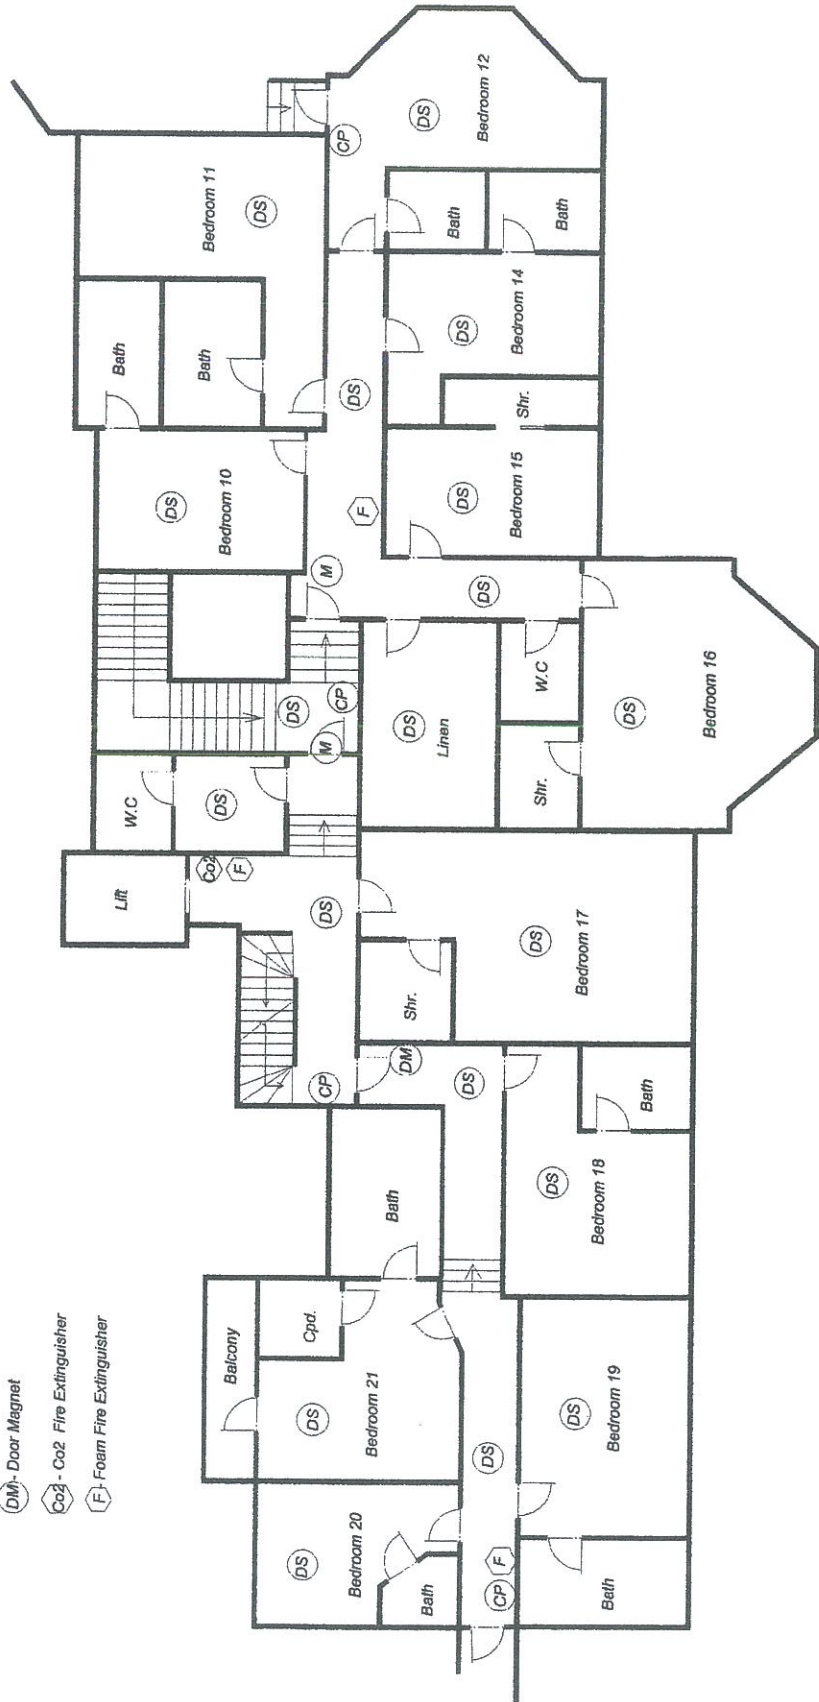

All licensable activities.

THE RUTLAND HOTEL
DADDYHOLE ROAD,
TORQUAY, DEVON
TQ1 2ED.

DATE 15 JAN 2015

- (DS) - Smoke Detector/Sounder
- (DH) - Heat Detector/Sounder
- (CP) - Break Glass Call Point
- (EDG) - Electric Hold Open Device
- (DM) - Door Magnet
- (W) - Water Fire Extinguisher
- (F) - Foam Fire Extinguisher
- (DP) - Dry Powder Fire Extinguisher

Lower Ground Floor

CONSUMPTION OF ALCOHOL IN DINING ROOM

Managers Flat

Annexe Ground Floor

BUTLAND HOTEL
 DADDY HILL ROAD
 TORQUAY DEVON.
 TQ1 2ED
 DATE 15 JAN '15

CUTLAND HOTEL
 DANNYHOLE ROAD.
 TORQUAY DEVON.
 TQ1 2ED

First Floor