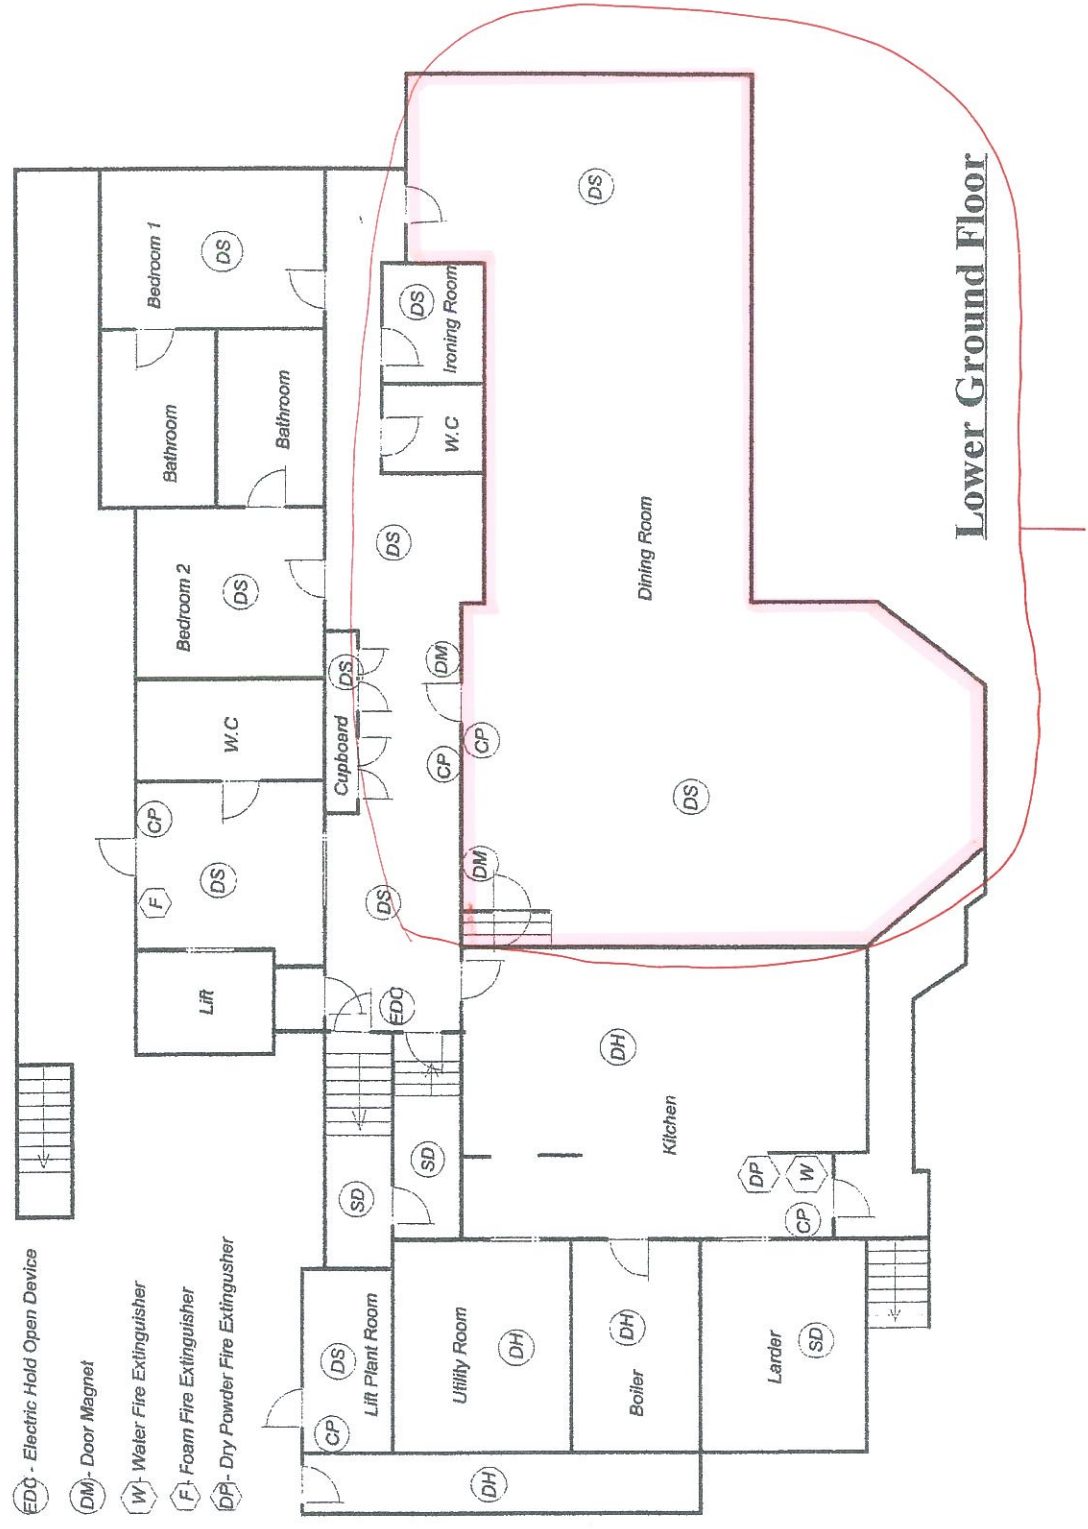

Ground Floor

- (DS) - Smoke Detector/Sounder
- (DMJ) - Heat Detector/Sounder
- (CP) - Break Glass Call Point
- (EDQ) - Electric Hold Open Device
- (DMJ) - Door Magnet
- (Co2) - Co2 Fire Extinguisher
- (F) - Foam Fire Extinguisher

All licensable activities.

THE RUTLAND HOTEL
DADDYHOLE ROAD,
TORQUAY, DEVON
TQ1 2ED.

DATE 15 JAN 2015

- (DS) - Smoke Detector/Sounder
- (DH) - Heat Detector/Sounder
- (CP) - Break Glass Call Point
- (EDG) - Electric Hold Open Device
- (DM) - Door Magnet
- (W) - Water Fire Extinguisher
- (F) - Foam Fire Extinguisher
- (DP) - Dry Powder Fire Extinguisher

Lower Ground Floor

CONSUMPTION OF ALCOHOL IN DINING ROOM

Managers Flat

Annexe Ground Floor

BUTLAND HOTEL
 DADDY HILL ROAD
 TORQUAY DEVON.
 TQ1 2ED
 DATE 15 JAN '15

CUTLAND HOTEL
 DANNYHOLE ROAD.
 TORQUAY DEVON.
 TQ1 2ED

First Floor