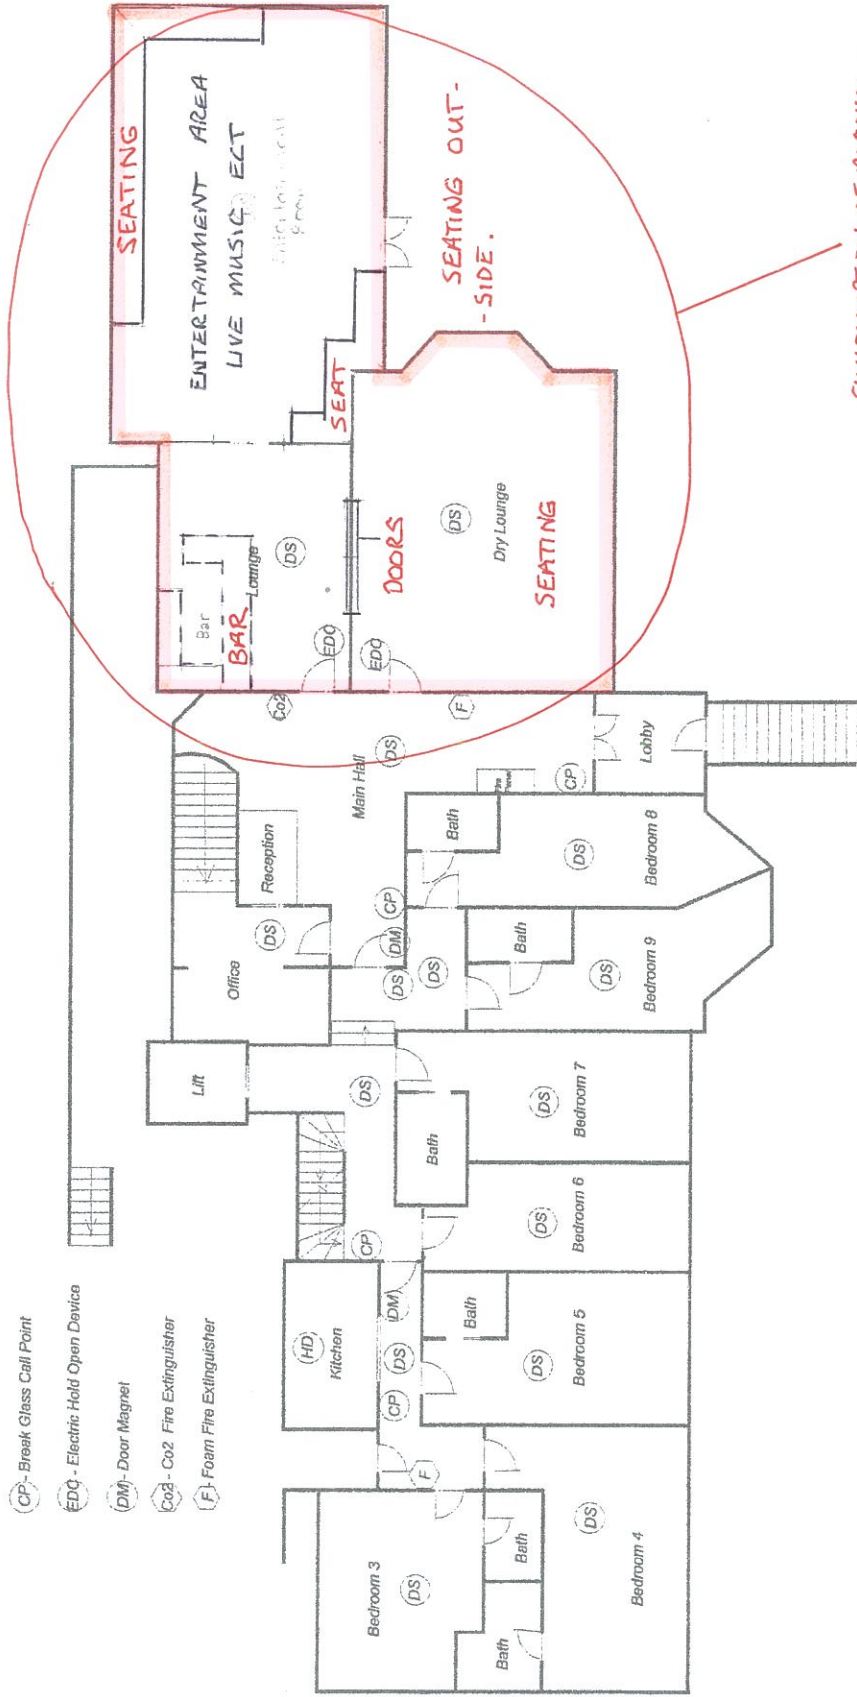

CONSUMPTION OF ALCOHOL IN THIS AREA

Ground Floor

- (DS) - Smoke Detector/Sounder
- (DMJ) - Heat Detector/Sounder
- (CP) - Break Glass Call Point
- (EDQ) - Electric Hold Open Device
- (DMJ) - Door Magnet
- (Co2) - Co2 Fire Extinguisher
- (F) - Foam Fire Extinguisher