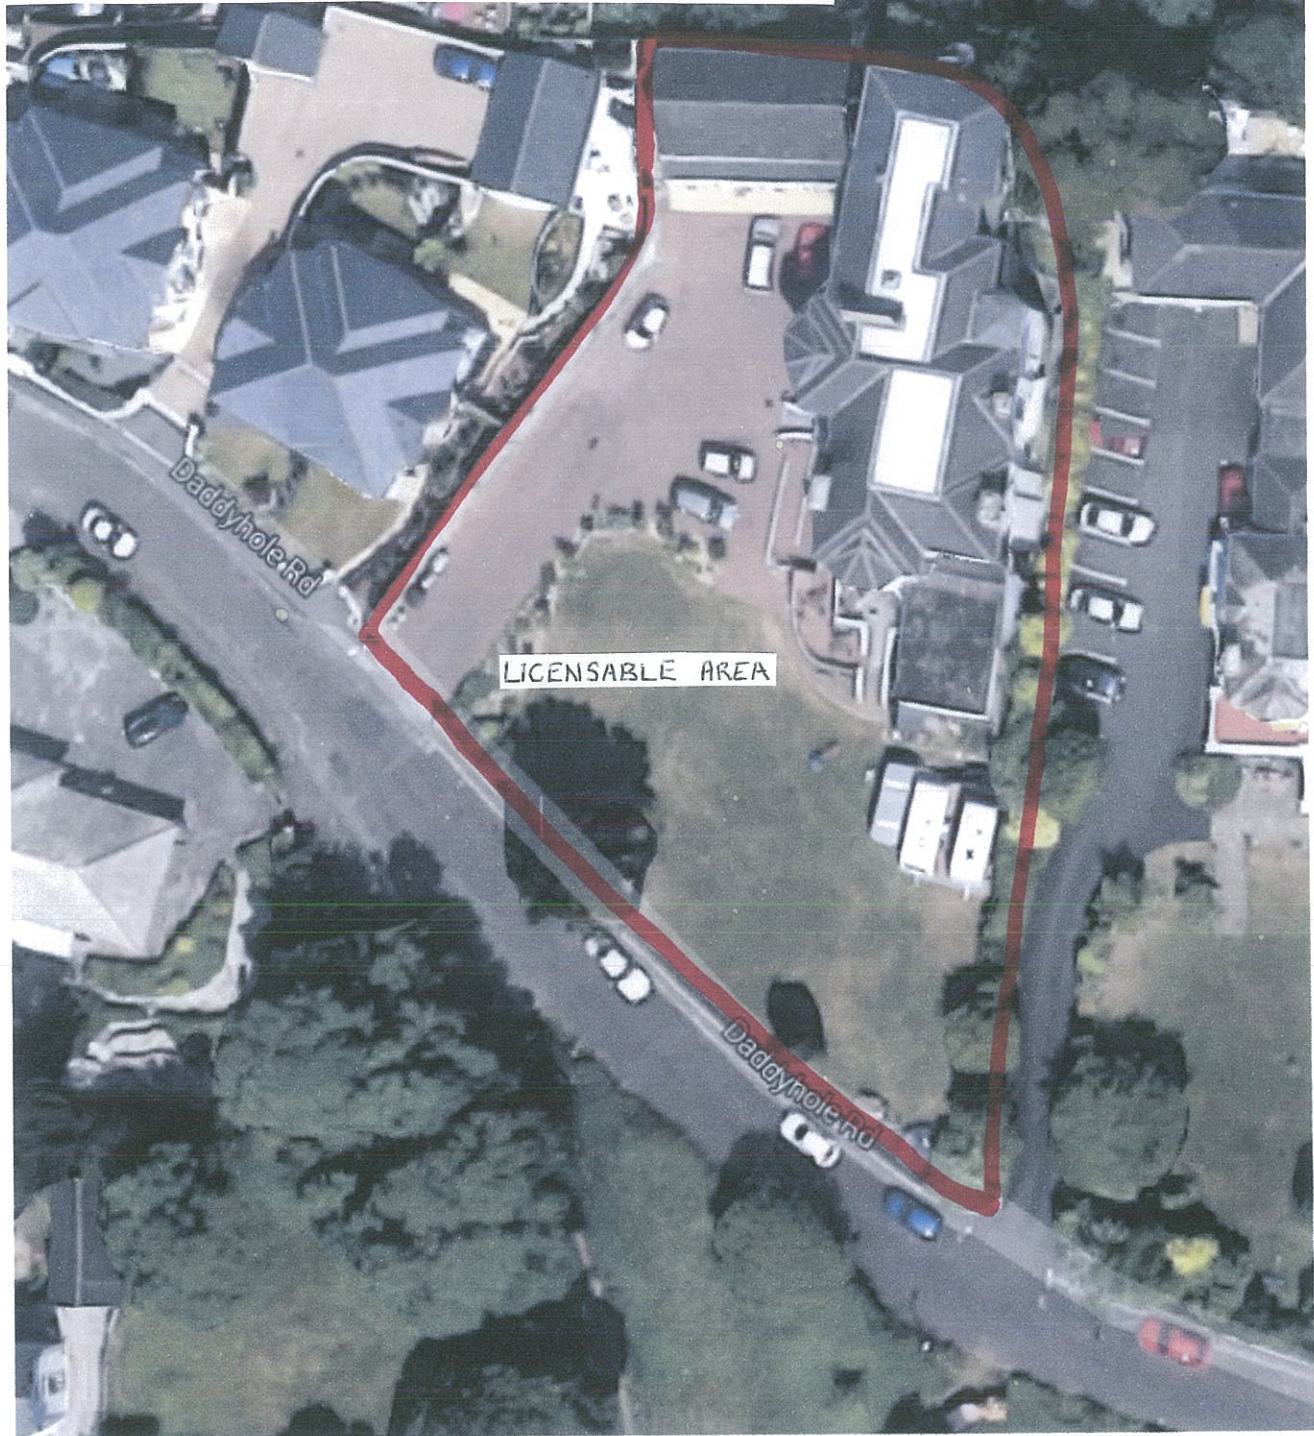

RUTLAND HOTEL, DADDYHOLE ROAD, TORQUAY,
DEVON, TQ1 2ED.

to our use of cookies. [Learn more](#)

All Licensable Activities.

Client:

Mrs C Fleming

The Pullard Hotel
Dardabhale Road
Torquay

Date: 15 Jan 2015

CONSUMPTION OF ALCOHOL IN THIS AREA